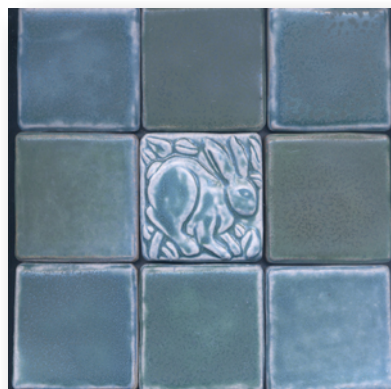

GLAZE PALETTE

The glazes shown are a sample of Pewabic's glaze palette. Pewabic has a glaze palette consisting of many colors and textures. Please note that colors will vary due to the natural kiln firing processes. Please contact a Pewabic designer for 3x3 samples for accuracy or other colors.

A22

GLAZE PALETTE

The glazes shown are a sample of Pewabic's glaze palette. Pewabic has a glaze palette consisting of many colors and textures. Please note that colors will vary due to the natural kiln firing processes. Please contact a Pewabic designer for 3x3 samples for accuracy or other colors.

A25

A27

A31

A32

A33

A35

A36

A41

A42

GLAZE PALETTE

The glazes shown are a sample of Pewabic's glaze palette. Pewabic has a glaze palette consisting of many colors and textures. Please note that colors will vary due to the natural kiln firing processes. Please contact a Pewabic designer for 3x3 samples for accuracy or other colors.