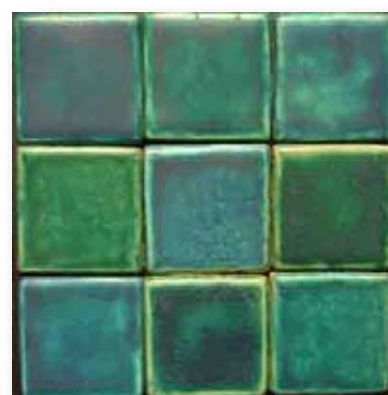

GLAZE PALETTE

The glazes shown are a sample of Pewabic's glaze palette. Pewabic has a glaze palette consisting of many colors and textures. Please note that colors will vary due to the natural kiln firing processes. Please contact a Pewabic designer for 3x3 samples for accuracy or other colors.

A2

A3

A6

A9

A11

A12

A15

A18

A22

GLAZE PALETTE

The glazes shown are a sample of Pewabic's glaze palette. Pewabic has a glaze palette consisting of many colors and textures. Please note that colors will vary due to the natural kiln firing processes. Please contact a Pewabic designer for 3x3 samples for accuracy or other colors.

F27(gloss)

GLAZE PALETTE

The glazes shown are a sample of Pewabic's glaze palette. Pewabic has a glaze palette consisting of many colors and textures. Please note that colors will vary due to the natural kiln firing processes. Please contact a Pewabic designer for 3x3 samples for accuracy or other colors.