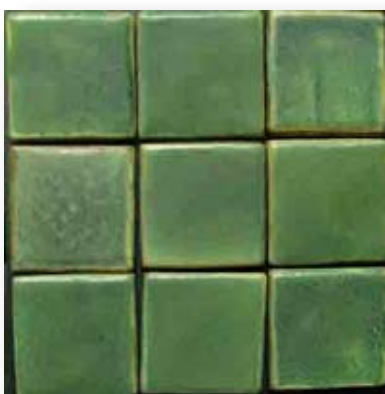

GLAZE PALETTE

The glazes shown are a sample of Pewabic's glaze palette. Pewabic has a glaze palette consisting of many colors and textures. Please note that colors will vary due to the natural kiln firing processes. Please contact a Pewabic designer for 3x3 samples for accuracy or other colors.

A42

GLAZE PALETTE

The glazes shown are a sample of Pewabic's glaze palette. Pewabic has a glaze palette consisting of many colors and textures. Please note that colors will vary due to the natural kiln firing processes. Please contact a Pewabic designer for 3x3 samples for accuracy or other colors.

A93

GLAZE PALETTE

The glazes shown are a sample of Pewabic's glaze palette. Pewabic has a glaze palette consisting of many colors and textures. Please note that colors will vary due to the natural kiln firing processes. Please contact a Pewabic designer for 3x3 samples for accuracy or other colors.

A98

A102

A104

A105

A109

C3

C5

C10