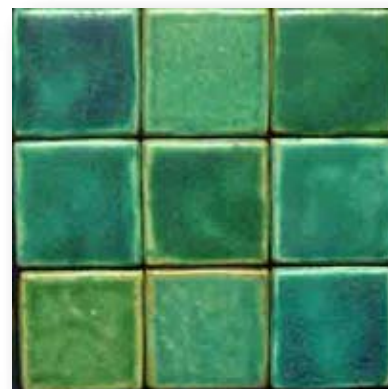

GLAZE PALETTE

The glazes shown are a sample of Pewabic's glaze palette. Pewabic has a glaze palette consisting of many colors and textures. Please note that colors will vary due to the natural kiln firing processes. Please contact a Pewabic designer for 3x3 samples for accuracy or other colors.

A22

GLAZE PALETTE

The glazes shown are a sample of Pewabic's glaze palette. Pewabic has a glaze palette consisting of many colors and textures. Please note that colors will vary due to the natural kiln firing processes. Please contact a Pewabic designer for 3x3 samples for accuracy or other colors.

A25

A27

A31

A32

A33

A35

A36

A41

A42

GLAZE PALETTE

The glazes shown are a sample of Pewabic's glaze palette. Pewabic has a glaze palette consisting of many colors and textures. Please note that colors will vary due to the natural kiln firing processes. Please contact a Pewabic designer for 3x3 samples for accuracy or other colors.