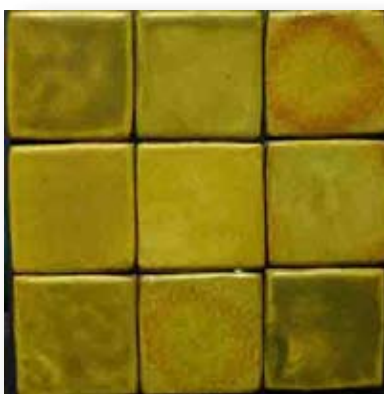

GLAZE PALETTE

The glazes shown are a sample of Pewabic's glaze palette. Pewabic has a glaze palette consisting of many colors and textures. Please note that colors will vary due to the natural kiln firing processes. Please contact a Pewabic designer for 3x3 samples for accuracy or other colors.

A22

GLAZE PALETTE

The glazes shown are a sample of Pewabic's glaze palette. Pewabic has a glaze palette consisting of many colors and textures. Please note that colors will vary due to the natural kiln firing processes. Please contact a Pewabic designer for 3x3 samples for accuracy or other colors.

A25

A27

A31

A32

A33

A35

A36

A41

A42

GLAZE PALETTE

The glazes shown are a sample of Pewabic's glaze palette. Pewabic has a glaze palette consisting of many colors and textures. Please note that colors will vary due to the natural kiln firing processes. Please contact a Pewabic designer for 3x3 samples for accuracy or other colors.