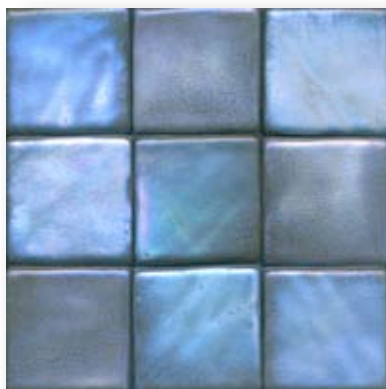

BG5/G15(iridescent)