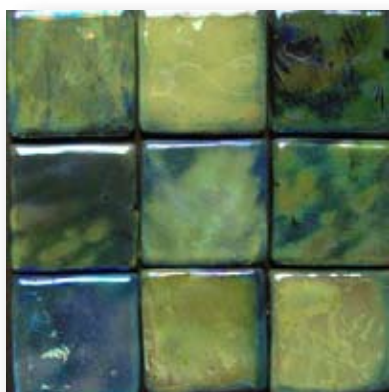

AT1/G15 (iridescent)

METALLIC LUSTERS